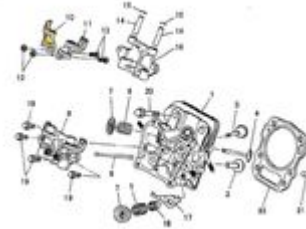

KV72010AA

BALANCIN ESCAPE

SEM40F SERM40

SEM50X SEM50V PGM50

SERM50V SEM80X

KTM50X

KOSHIN

Ficha técnica