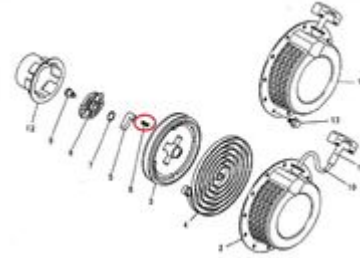

KS20020AD007

RESORTE

UÑA

ARRANQUE

SERM40

SERM50V

SEM80X

SEM100X

KTM50X

KTM80X

KOSHIN

Ficha técnica